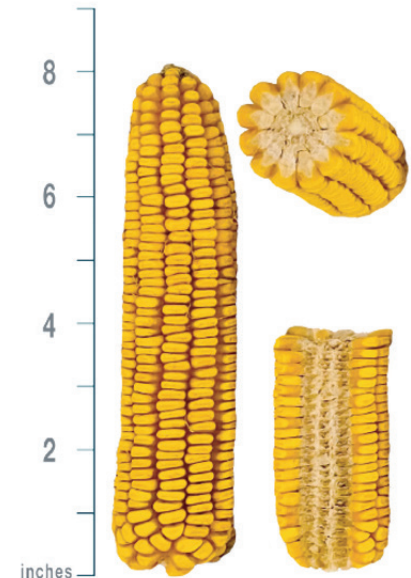

DLF EXPECT LFF RR

- Full Floury Leafy Corn Silage which provides more rumen available starch
- Roundup Ready® Corn 2 technology version of DLF ExPect LFF
- Excellent emergence and early season development
- Very good stalk strength
- White cob provides very high feedout and no cob disks

2850 Heat Units | 94 Relative Maturity

HYBRID CHARACTERISTICS:

Emergence:	Excellent
Seeding Vigour:	Excellent
Flowering:	Medium
Silk:	Medium Late
Stalk Strength:	Very Good
Root Strength:	Very Good
Stay Green:	Very Good
Husk Cover:	Good
Stress Tolerance:	Good
Plant Height:	Very Tall
Grain Quality:	Very Good
Grain Type:	Floury
Tip Fill:	Very Good
Test Weight:	Good
Shank Length:	Moderate
Kernel Rows:	14-16
Maturity:	Late
Ear Height:	Medium Low
Ear Flex:	Flex
Dry Down:	Slow
Soil Type:	All
Seeding Rate:	26000-28000
Cob Colour:	White
Milk/Tonne:	Excellent
Milk/Acre:	Very Good

COMPANION HYBRIDS

Early:	DLF ExAmine LFF RR (2625 CHU)
Similar:	DLF ExPect LFF (2850 CHU)

Bayer Company is a member of Excellence Through Stewardship® (ETS). Bayer products are commercialized in accordance with ETS Product Launch Stewardship Guidance, and in compliance with Bayer's Policy for Commercialization of Biotechnology-Derived Plant Products in Commodity Crops. These products have been approved for import into key export markets with functioning regulatory systems. Any crop or material produced from these products can only be exported to, or used, processed or sold in countries where all necessary regulatory approvals have been granted. It is a violation of national and international law to move material containing biotech traits across boundaries into nations where import is not permitted. Growers should talk to their grain handler or product purchaser to confirm their buying position for these products. Excellence Through Stewardship® is a registered trademark of Excellence Through Stewardship.

ALWAYS READ AND FOLLOW PESTICIDE LABEL DIRECTIONS. Roundup Ready® technology contains genes that confer tolerance to glyphosate, an active ingredient in Roundup® brand agricultural herbicides. Agricultural herbicides containing glyphosate will kill crops that are not tolerant to glyphosate. RIB Complete®, Roundup Ready 2 Technology and Design™, Roundup Ready®, Roundup®, SmartStax® and VT Double PRO® are trademarks of Bayer Group, Bayer Canada ULC licensee. LibertyLink® and the Water Droplet Design are trademarks of BASF. Used under license. Herculex® is a registered trademark of Dow AgroSciences LLC. Used under license.

Before opening a bag of seed, be sure to read, understand and accept the stewardship requirements, including applicable refuge requirements for insect resistance management, for the biotechnology traits expressed in the seed as set forth in the Monsanto Technology Stewardship Agreement that you sign. By opening and using a bag of seed, you are reaffirming your obligation to comply with the most recent stewardship requirements.